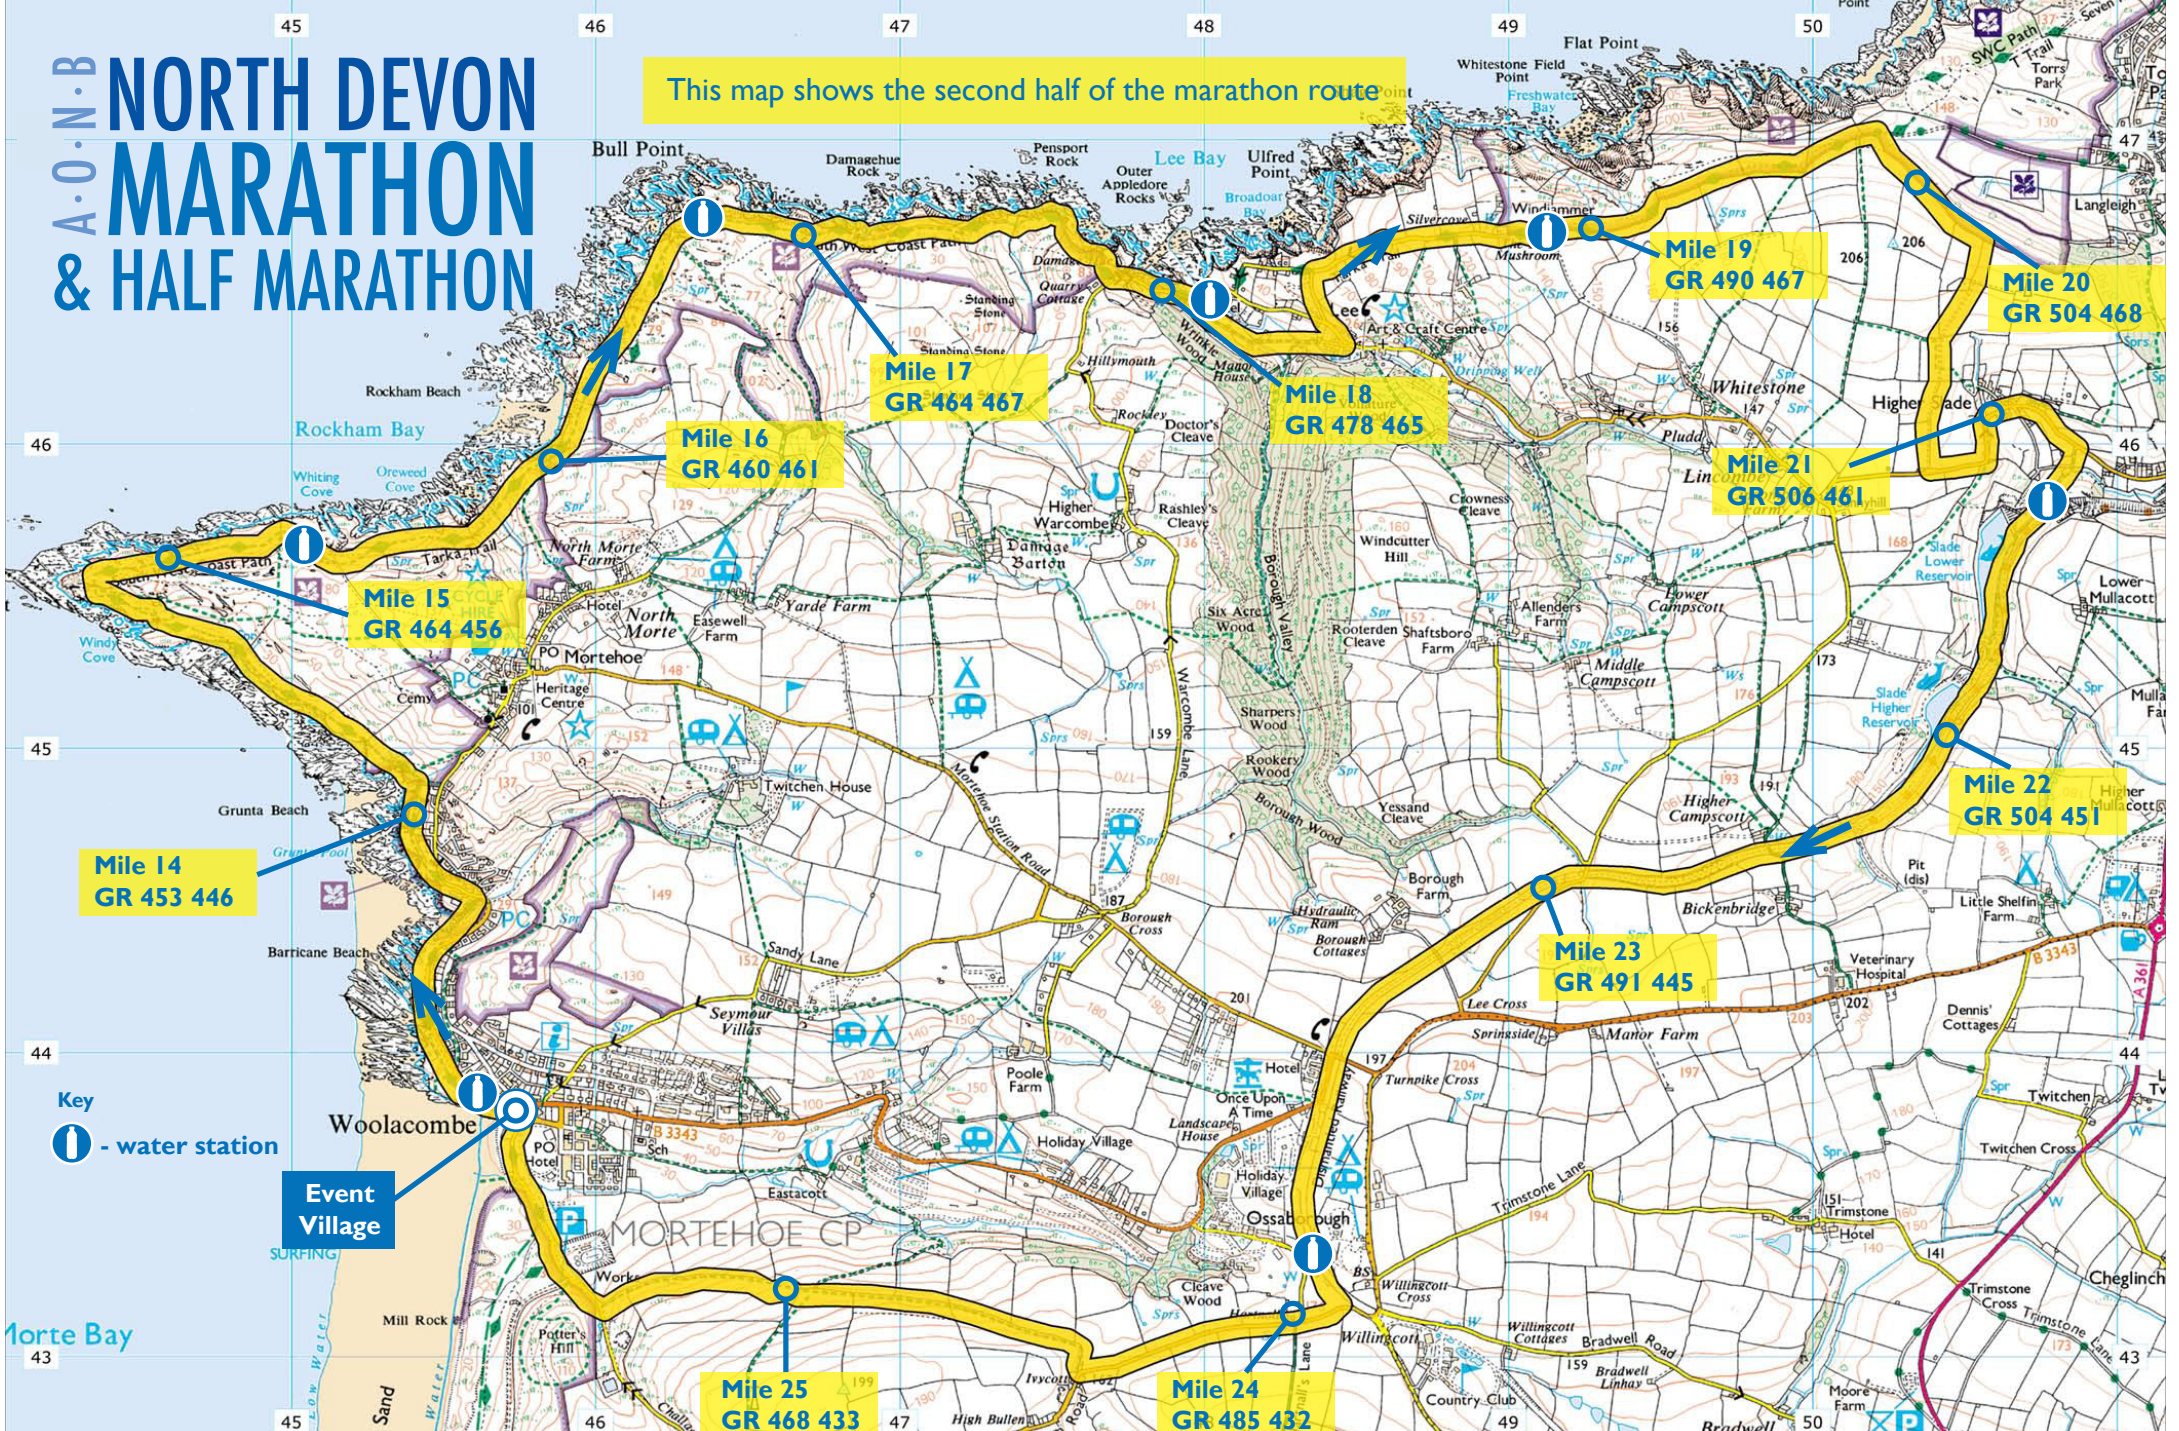

A.O.N.B NORTH DEVON MARATHON & HALF MARATHON

This map shows the second half of the marathon route

Key
 - water station

Event Village